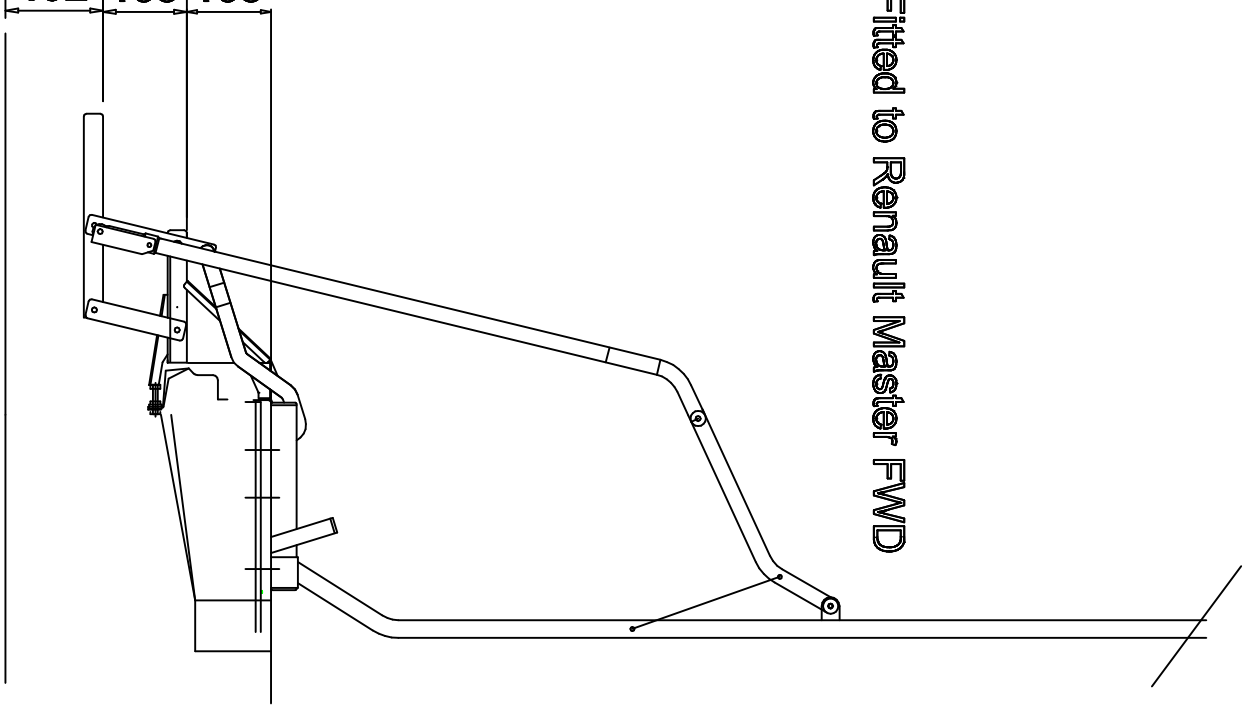

JR550 Fitted to Renault Master FWD

192 165 165

470

294